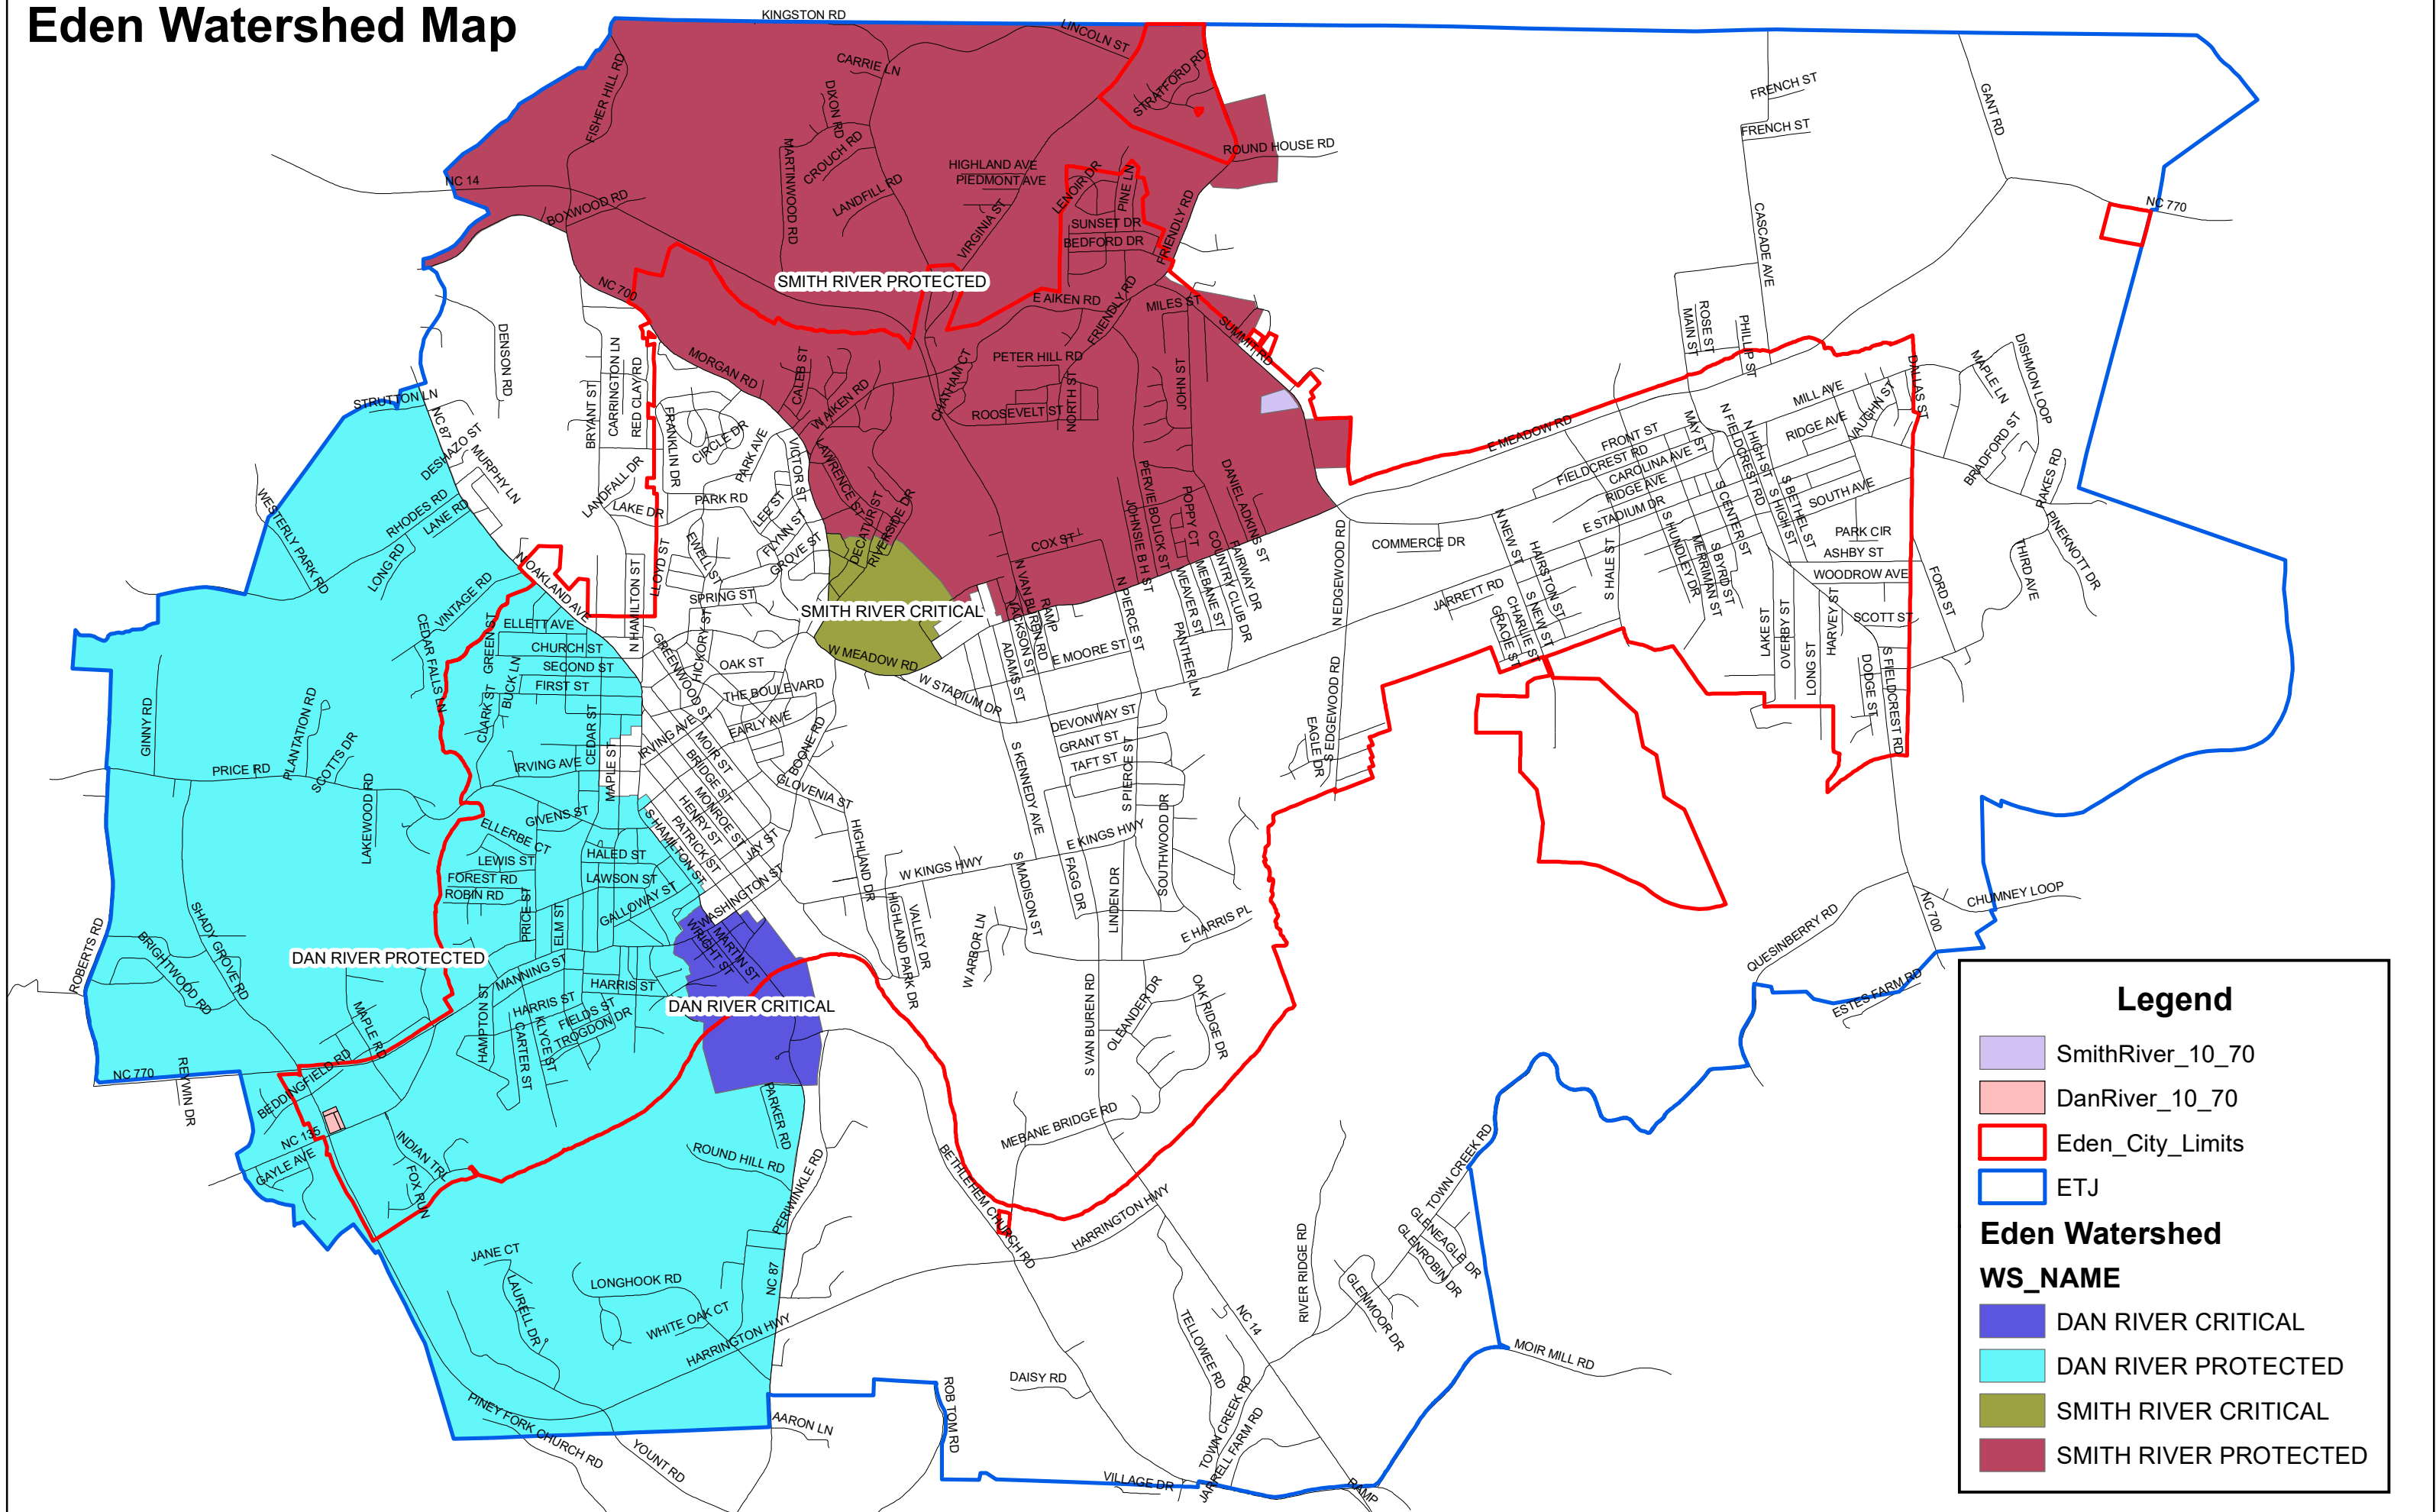

Eden Watershed Map

Legend

- SmithRiver_10_70
- DanRiver_10_70
- Eden_City_Limits
- ETJ

Eden Watershed

WS_NAME

- DAN RIVER CRITICAL
- DAN RIVER PROTECTED
- SMITH RIVER CRITICAL
- SMITH RIVER PROTECTED